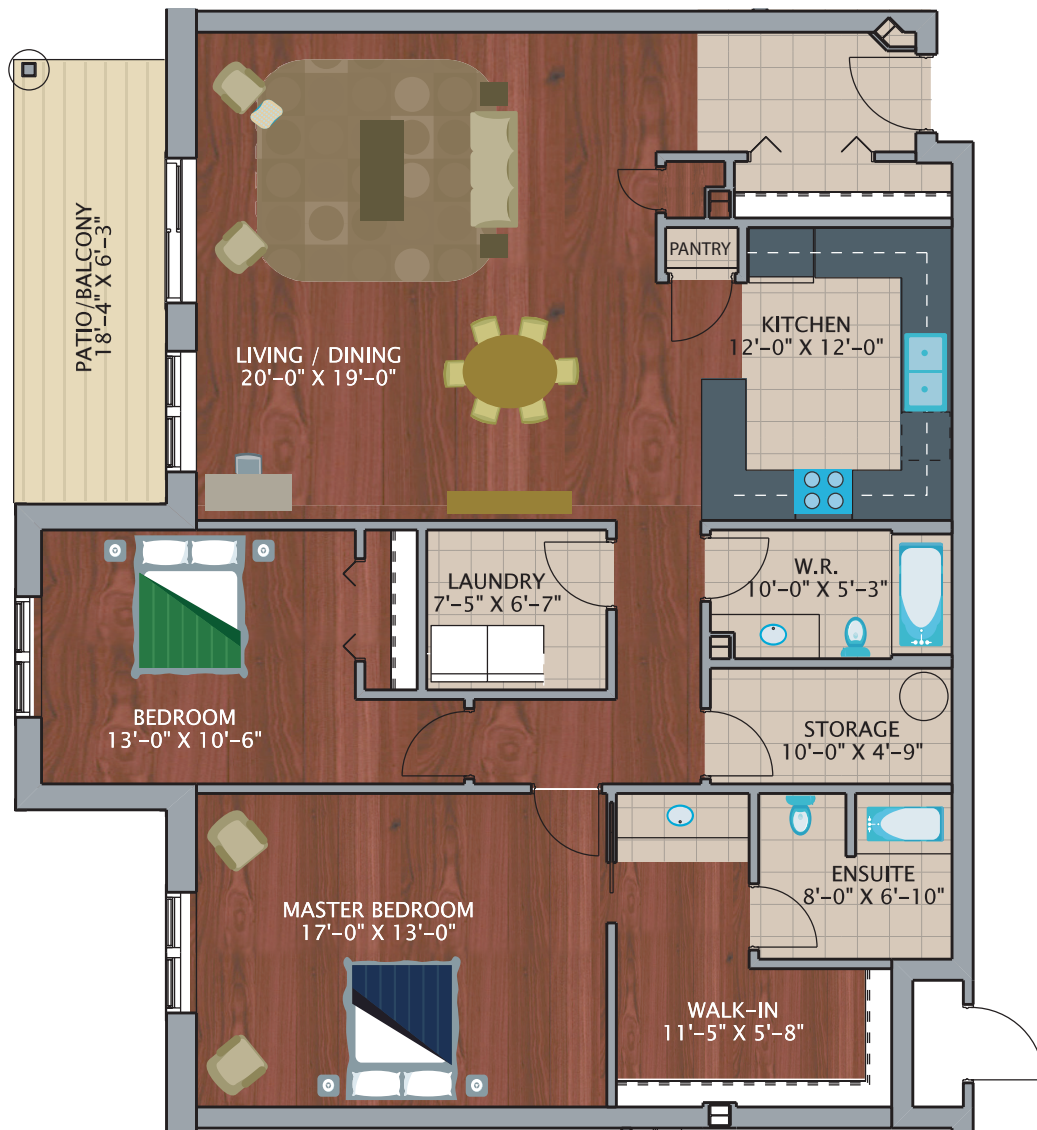

# Rainsford

GARDENS

**TYPE K SUITE**  
**AREA: 1465 SQ. FT.**