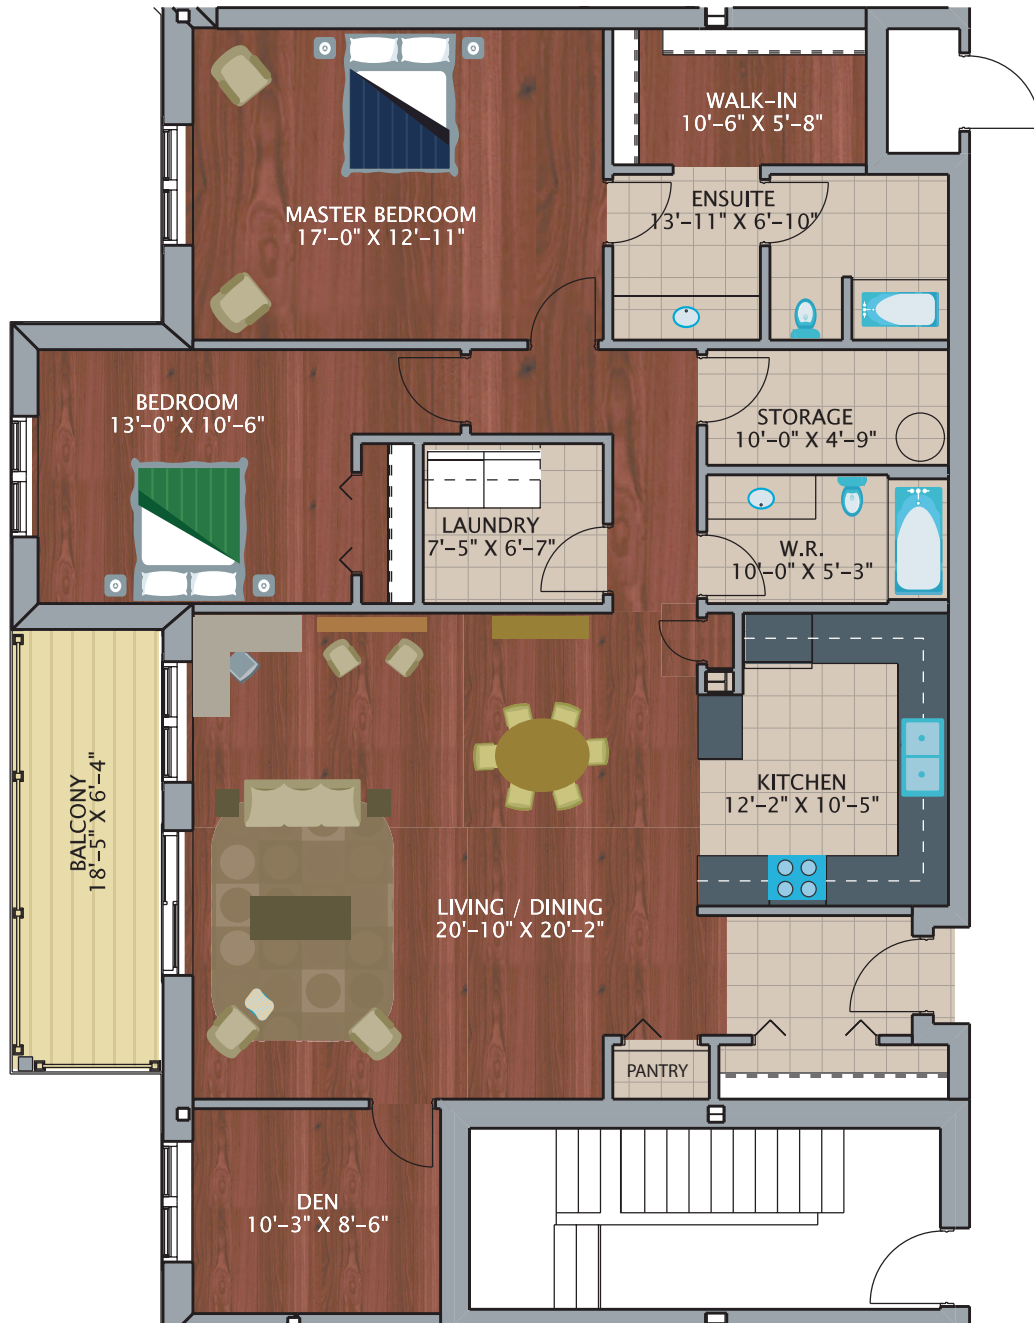

Rainsford

GARDENS

**TYPE H SUITE
AREA: 1522 SQ. FT.**