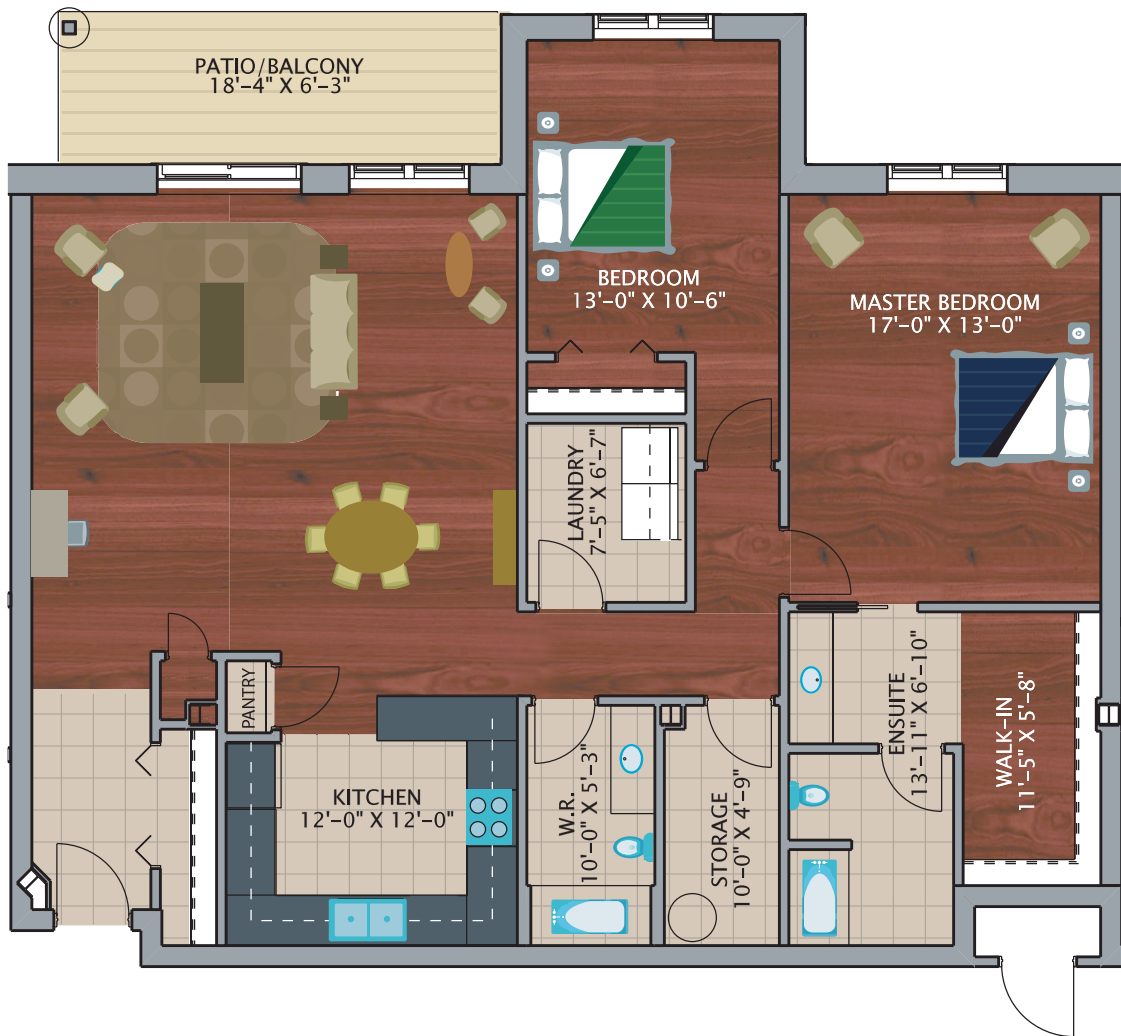

Rainsford

GARDENS

TYPE B SUITE
AREA: 1142 SQ. FT.